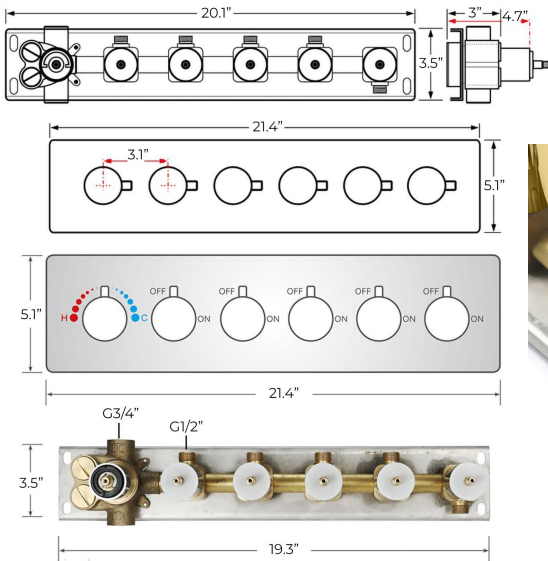

WATERFALL RAINFALL MIST THERMOSTATIC LED REMOTE CONTROLLED RECESSED CEILING GOLD MOUNT GOLD SHOWER SYSTEM WITH JETTED BODY SPRAYS AND HANDHELD SHOWER SPECIFICATIONS

Shower Head

Product shown is only for installation display purpose

- Shower Panel /Hose Material: 304 Stainless Steel
- Shower Head Size: 800*600 mm
- Showerheads Install: Embedded Ceiling Mounted
- Concealed Mixer Install: Wall-Mounted
- LED Shower Head Functions: Rainfall, Waterfall, Mist
- Water Pressure: 0.3 MPA
- Water Flow: 16L/min~28L/min
- Shower Accessories Material: Brass
- LED Light: Need to Connect Power
- Shower Hose Length: 1.5M
- AC: 100-265V 50/60Hz
- Music: Need Bluetooth

All dimensions and specifications are nominal and may vary. Use actual products for accuracy in critical situations.

Shower Mixer

Product shown is only for installation display purpose

Shower Mixer Connections

Hand Shower

Spout

Body Jet

FEATURES

- Material: Brass
- Base Plate Height: 5-1/8"
- Base Plate Width: 5-1/8"
- Jet Surface Area: 3-1/8"
- Surface Depth: 1/4"
- Adjustment Angle: 5°
- Male NPT Connection: 1/2"
- Maximum Flow Rate: 2.5 GPM (9.5L/min) max @ 80 psi