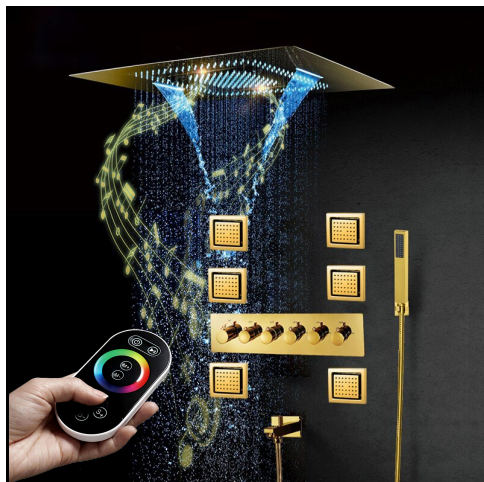

WATERFALL RAINFALL MIST THERMOSTATIC LED REMOTE CONTROLLED RECESSED CEILING GOLD MOUNT GOLD SHOWER SYSTEM WITH JETTED BODY SPRAYS AND HANDHELD SHOWER SPECIFICATIONS

Shower Head

Product shown is only for installation display purpose

- Shower Panel /Hose Material: 304 Stainless Steel
- Shower Head Size: 800*600 mm
- Showerheads Install: Embedded Ceiling Mounted
- Concealed Mixer Install: Wall-Mounted
- LED Shower Head Functions: Rainfall, Waterfall, Mist
- Water Pressure: 0.3 MPA
- Water Flow: 16L/min~28L/min
- Shower Accessories Material: Brass
- LED Light: Need to Connect Power
- Shower Hose Length: 1.5M
- AC: 100-265V 50/60Hz
- Music: Need Bluetooth

All dimensions and specifications are nominal and may vary. Use actual products for accuracy in critical situations.

Shower Mixer

Product shown is only for installation display purpose

Shower Mixer Connections

Hand Shower

Spout

Body Jet

FEATURES

- Material: Brass
- Base Plate Height: 5-1/8"
- Base Plate Width: 5-1/8"
- Jet Surface Area: 3-1/8"
- Surface Depth: 1/4"
- Adjustment Angle: 5°
- Male NPT Connection: 1/2"
- Maximum Flow Rate: 2.5 GPM (9.5L/min) max @ 80 psi