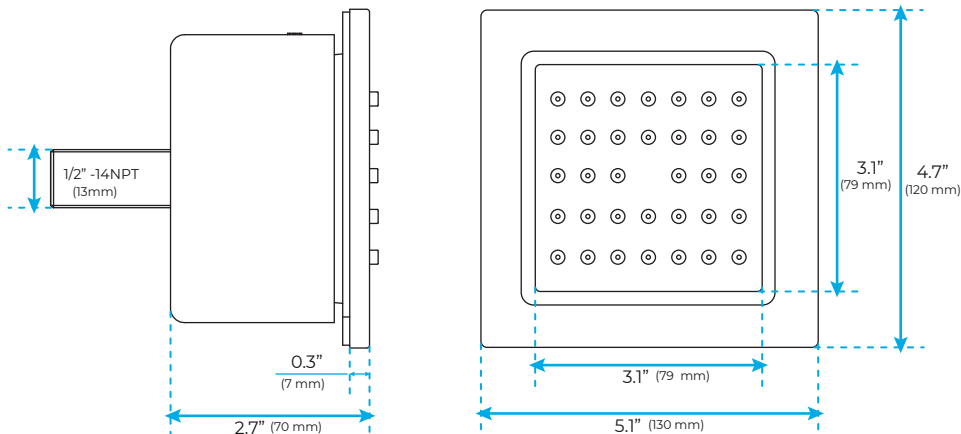

- Shower Panel /Hose Material: 304 Stainless Steel
- Shower Head Size: 800*600 mm
- Showerheads Install: Embedded Ceiling Mounted
- Concealed Mixer Install: Wall-Mounted
- LED Shower Head Functions: Rainfall, Waterfall, Mist
- Water Pressure: 0.3 MPA
- Water Flow: 16L/min~28L/min
- Shower Accessories Material: Brass
- LED Light: Need to Connect Power
- Shower Hose Length: 1.5M
- AC: 100-265V 50/60Hz
- Music: Need Bluetooth

All dimensions and specifications are nominal and may vary. Use actual products for accuracy in critical situations.

Shower Mixer

Product shown is only for installation display purpose

Shower Mixer Connections

Hand Shower

Spout

Body Jet

FEATURES

- Material: Brass
- Base Plate Height: 5-1/8"
- Base Plate Width: 5-1/8"
- Jet Surface Area: 3-1/8"
- Surface Depth: 1/4"
- Adjustment Angle: 5°
- Male NPT Connection: 1/2"
- Maximum Flow Rate: 2.5 GPM (9.5L/min) max @ 80 psi