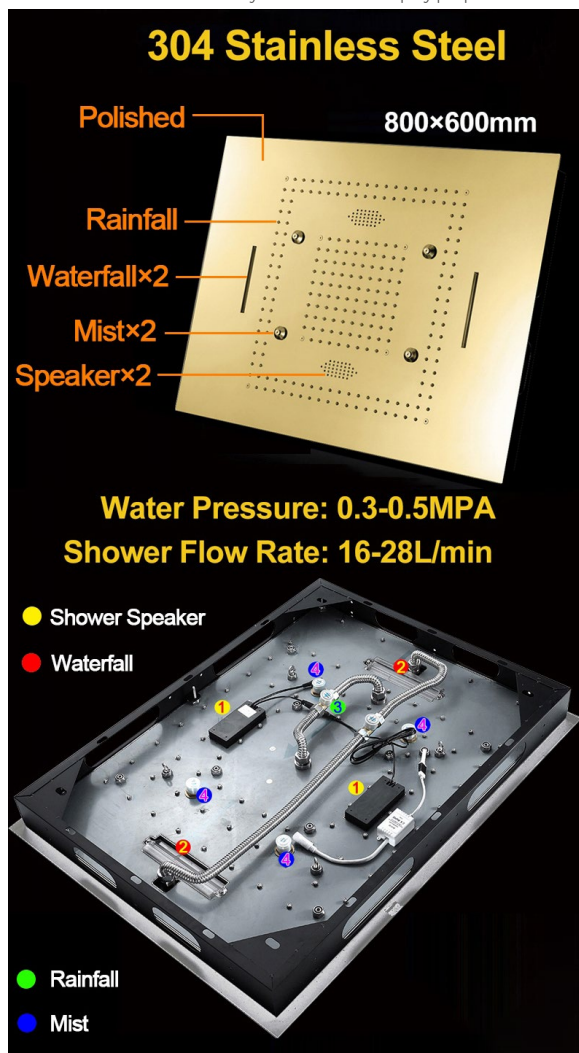

WATERFALL RAINFALL MIST THERMOSTATIC LED REMOTE CONTROLLED RECESSED CEILING GOLD MOUNT GOLD SHOWER SYSTEM WITH JETTED BODY SPRAYS AND HANDHELD SHOWER SPECIFICATIONS

Shower Head

Product shown is only for installation display purpose

- Shower Panel /Hose Material: 304 Stainless Steel
- Shower Head Size: 800*600 mm
- Showerheads Install: Embedded Ceiling Mounted
- Concealed Mixer Install: Wall-Mounted
- LED Shower Head Functions: Rainfall, Waterfall, Mist
- Water Pressure: 0.3 MPA
- Water Flow: 16L/min~28L/min
- Shower Accessories Material: Brass
- LED Light: Need to Connect Power
- Shower Hose Length: 1.5M
- AC: 100-265V 50/60Hz
- Music: Need Bluetooth

All dimensions and specifications are nominal and may vary. Use actual products for accuracy in critical situations.

Shower Mixer

Product shown is only for installation display purpose

Shower Mixer Connections

Hand Shower

Spout

Body Jet

FEATURES

- Material: Brass
- Base Plate Height: 5-1/8"
- Base Plate Width: 5-1/8"
- Jet Surface Area: 3-1/8"
- Surface Depth: 1/4"
- Adjustment Angle: 5°
- Male NPT Connection: 1/2"
- Maximum Flow Rate: 2.5 GPM (9.5L/min) max @ 80 psi