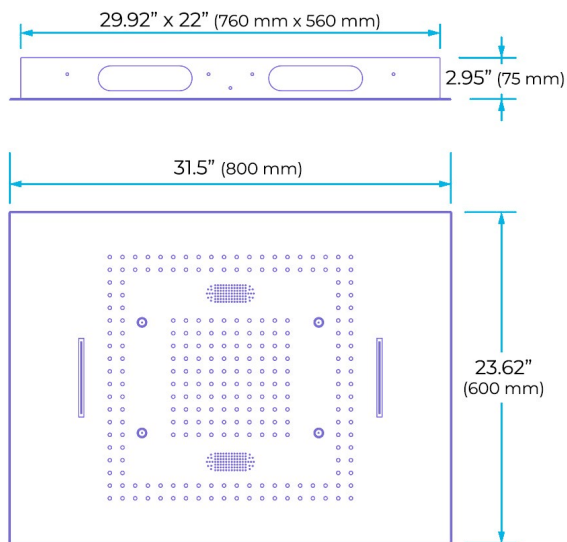

WATERFALL RAINFALL MIST THERMOSTATIC LED REMOTE CONTROLLED RECESSED CEILING GOLD MOUNT GOLD SHOWER SYSTEM WITH JETTED BODY SPRAYS AND HANDHELD SHOWER SPECIFICATIONS

Shower Head

Product shown is only for installation display purpose

- Shower Panel /Hose Material: 304 Stainless Steel
- Shower Head Size: 800*600 mm
- Showerheads Install: Embedded Ceiling Mounted
- Concealed Mixer Install: Wall-Mounted
- LED Shower Head Functions: Rainfall, Waterfall, Mist
- Water Pressure: 0.3 MPA
- Water Flow: 16L/min~28L/min
- Shower Accessories Material: Brass
- LED Light: Need to Connect Power
- Shower Hose Length: 1.5M
- AC: 100-265V 50/60Hz
- Music: Need Bluetooth

All dimensions and specifications are nominal and may vary. Use actual products for accuracy in critical situations.

Shower Mixer

Product shown is only for installation display purpose

Shower Mixer Connections

Hand Shower

Spout

Body Jet

FEATURES

- Material: Brass
- Base Plate Height: 5-1/8"
- Base Plate Width: 5-1/8"
- Jet Surface Area: 3-1/8"
- Surface Depth: 1/4"
- Adjustment Angle: 5°
- Male NPT Connection: 1/2"
- Maximum Flow Rate: 2.5 GPM (9.5L/min) max @ 80 psi