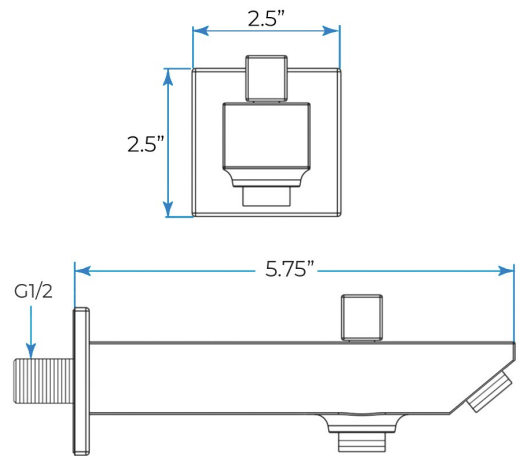

- Shower Panel /Hose Material: 304 Stainless Steel
- Shower Head Size: 800*600 mm
- Showerheads Install: Embedded Ceiling Mounted
- Concealed Mixer Install: Wall-Mounted
- LED Shower Head Functions: Rainfall, Waterfall, Mist
- Water Pressure: 0.3 MPA
- Water Flow: 16L/min~28L/min
- Shower Accessories Material: Brass
- LED Light: Need to Connect Power
- Shower Hose Length: 1.5M
- AC: 100-265V 50/60Hz
- Music: Need Bluetooth

All dimensions and specifications are nominal and may vary. Use actual products for accuracy in critical situations.

Shower Mixer

Product shown is only for installation display purpose

Shower Mixer Connections

Hand Shower

Spout

Body Jet

FEATURES

- Material: Brass
- Base Plate Height: 5-1/8"
- Base Plate Width: 5-1/8"
- Jet Surface Area: 3-1/8"
- Surface Depth: 1/4"
- Adjustment Angle: 5°
- Male NPT Connection: 1/2"
- Maximum Flow Rate: 2.5 GPM (9.5L/min) max @ 80 psi