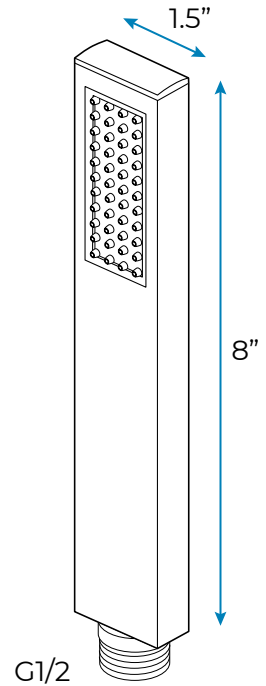

- Shower Panel /Hose Material: 304 Stainless Steel
- Shower Head Size: 800*600 mm
- Showerheads Install: Embedded Ceiling Mounted
- Concealed Mixer Install: Wall-Mounted
- LED Shower Head Functions: Rainfall, Waterfall, Mist
- Water Pressure: 0.3 MPA
- Water Flow: 16L/min~28L/min
- Shower Accessories Material: Brass
- LED Light: Need to Connect Power
- Shower Hose Length: 1.5M
- AC: 100-265V 50/60Hz
- Music: Need Bluetooth

All dimensions and specifications are nominal and may vary. Use actual products for accuracy in critical situations.

Shower Mixer

Product shown is only for installation display purpose

Shower Mixer Connections

Hand Shower

Spout

Body Jet

FEATURES

- Material: Brass
- Base Plate Height: 5-1/8"
- Base Plate Width: 5-1/8"
- Jet Surface Area: 3-1/8"
- Surface Depth: 1/4"
- Adjustment Angle: 5°
- Male NPT Connection: 1/2"
- Maximum Flow Rate: 2.5 GPM (9.5L/min) max @ 80 psi