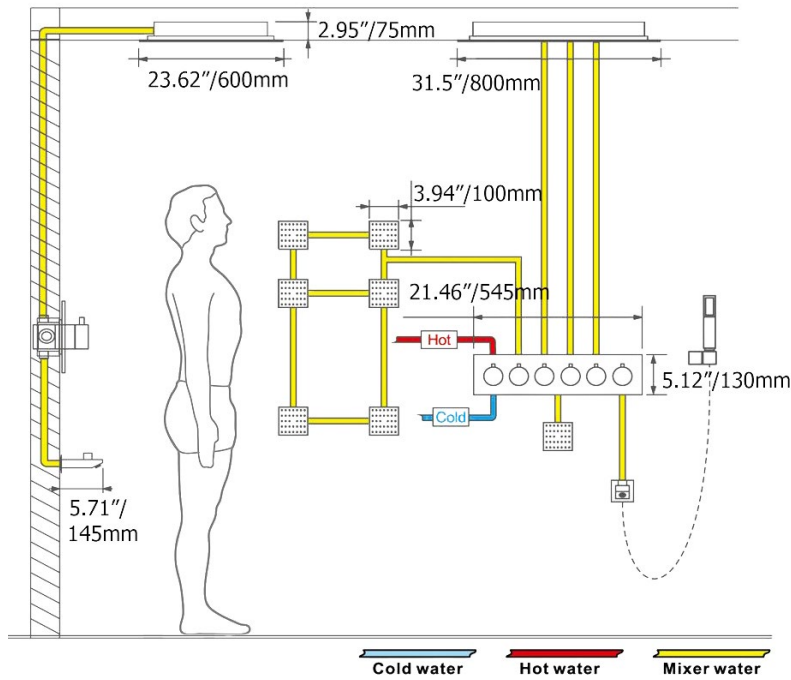

WATERFALL RAINFALL MIST THERMOSTATIC LED REMOTE CONTROLLED RECESSED CEILING GOLD MOUNT GOLD SHOWER SYSTEM WITH JETTED BODY SPRAYS AND HANDHELD SHOWER SPECIFICATIONS

Shower Head

Product shown is only for installation display purpose

- Shower Panel /Hose Material: 304 Stainless Steel
- Shower Head Size: 800*600 mm
- Showerheads Install: Embedded Ceiling Mounted
- Concealed Mixer Install: Wall-Mounted
- LED Shower Head Functions: Rainfall, Waterfall, Mist
- Water Pressure: 0.3 MPA
- Water Flow: 16L/min~28L/min
- Shower Accessories Material: Brass
- LED Light: Need to Connect Power
- Shower Hose Length: 1.5M
- AC: 100-265V 50/60Hz
- Music: Need Bluetooth

All dimensions and specifications are nominal and may vary. Use actual products for accuracy in critical situations.

Shower Mixer

Product shown is only for installation display purpose

Shower Mixer Connections

Hand Shower

Spout

Body Jet

FEATURES

- Material: Brass
- Base Plate Height: 5-1/8"
- Base Plate Width: 5-1/8"
- Jet Surface Area: 3-1/8"
- Surface Depth: 1/4"
- Adjustment Angle: 5°
- Male NPT Connection: 1/2"
- Maximum Flow Rate: 2.5 GPM (9.5L/min) max @ 80 psi