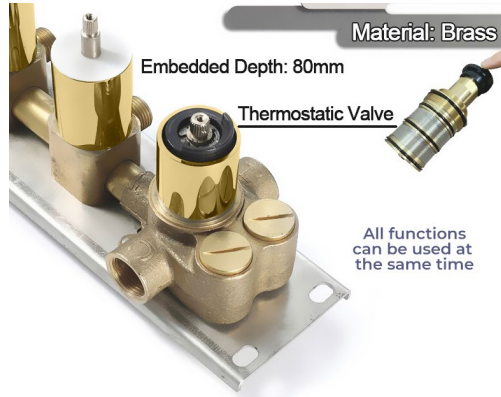

WATERFALL RAINFALL MIST THERMOSTATIC LED REMOTE CONTROLLED RECESSED CEILING GOLD MOUNT GOLD SHOWER SYSTEM WITH JETTED BODY SPRAYS AND HANDHELD SHOWER SPECIFICATIONS

Shower Head

Product shown is only for installation display purpose

- Shower Panel /Hose Material: 304 Stainless Steel
- Shower Head Size: 800*600 mm
- Showerheads Install: Embedded Ceiling Mounted
- Concealed Mixer Install: Wall-Mounted
- LED Shower Head Functions: Rainfall, Waterfall, Mist
- Water Pressure: 0.3 MPA
- Water Flow: 16L/min~28L/min
- Shower Accessories Material: Brass
- LED Light: Need to Connect Power
- Shower Hose Length: 1.5M
- AC: 100-265V 50/60Hz
- Music: Need Bluetooth

All dimensions and specifications are nominal and may vary. Use actual products for accuracy in critical situations.

Shower Mixer

Product shown is only for installation display purpose

Shower Mixer Connections

Hand Shower

Spout

Body Jet

FEATURES

- Material: Brass
- Base Plate Height: 5-1/8"
- Base Plate Width: 5-1/8"
- Jet Surface Area: 3-1/8"
- Surface Depth: 1/4"
- Adjustment Angle: 5°
- Male NPT Connection: 1/2"
- Maximum Flow Rate: 2.5 GPM (9.5L/min) max @ 80 psi